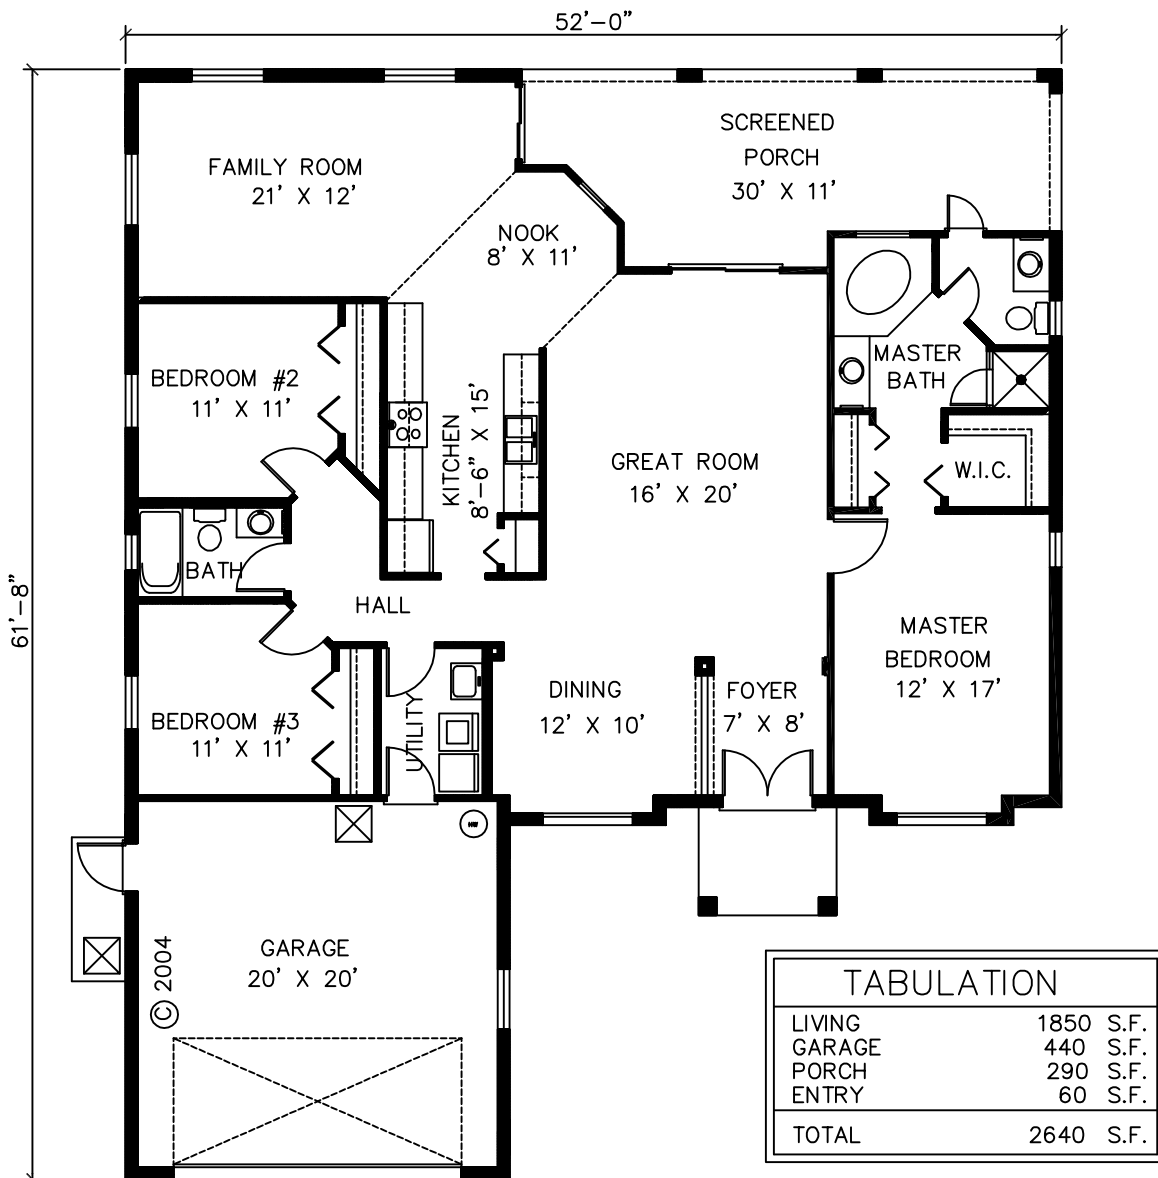

Jasmine

DIMENSIONS AND SQ. FOOTAGE SHOWN ARE APPROXIMATE

CEMCO HOMES

CONSTRUCTION ENGINEERING & MANAGEMENT COMPANY, INC.
STATE CERTIFIED GENERAL CONTRACTOR CGC# 040510

Office: 103 Barbara Ct. Sebastian, FL (772) 589-6879