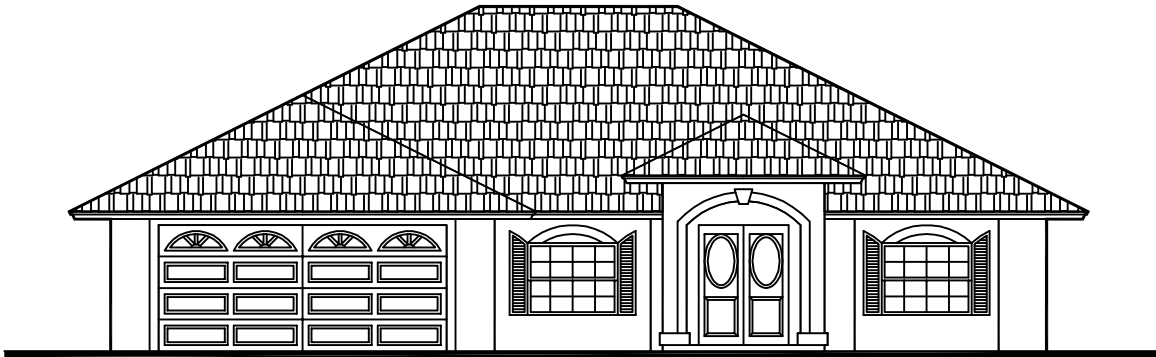

Jasmine

DIMENSIONS AND SQ. FOOTAGE SHOWN ARE APPROXIMATE

CEMCO HOMES

CONSTRUCTION ENGINEERING & MANAGEMENT COMPANY, INC.
STATE CERTIFIED GENERAL CONTRACTOR CGC# 040510

Office: 103 Barbara Ct. Sebastian, FL (772) 589-6879